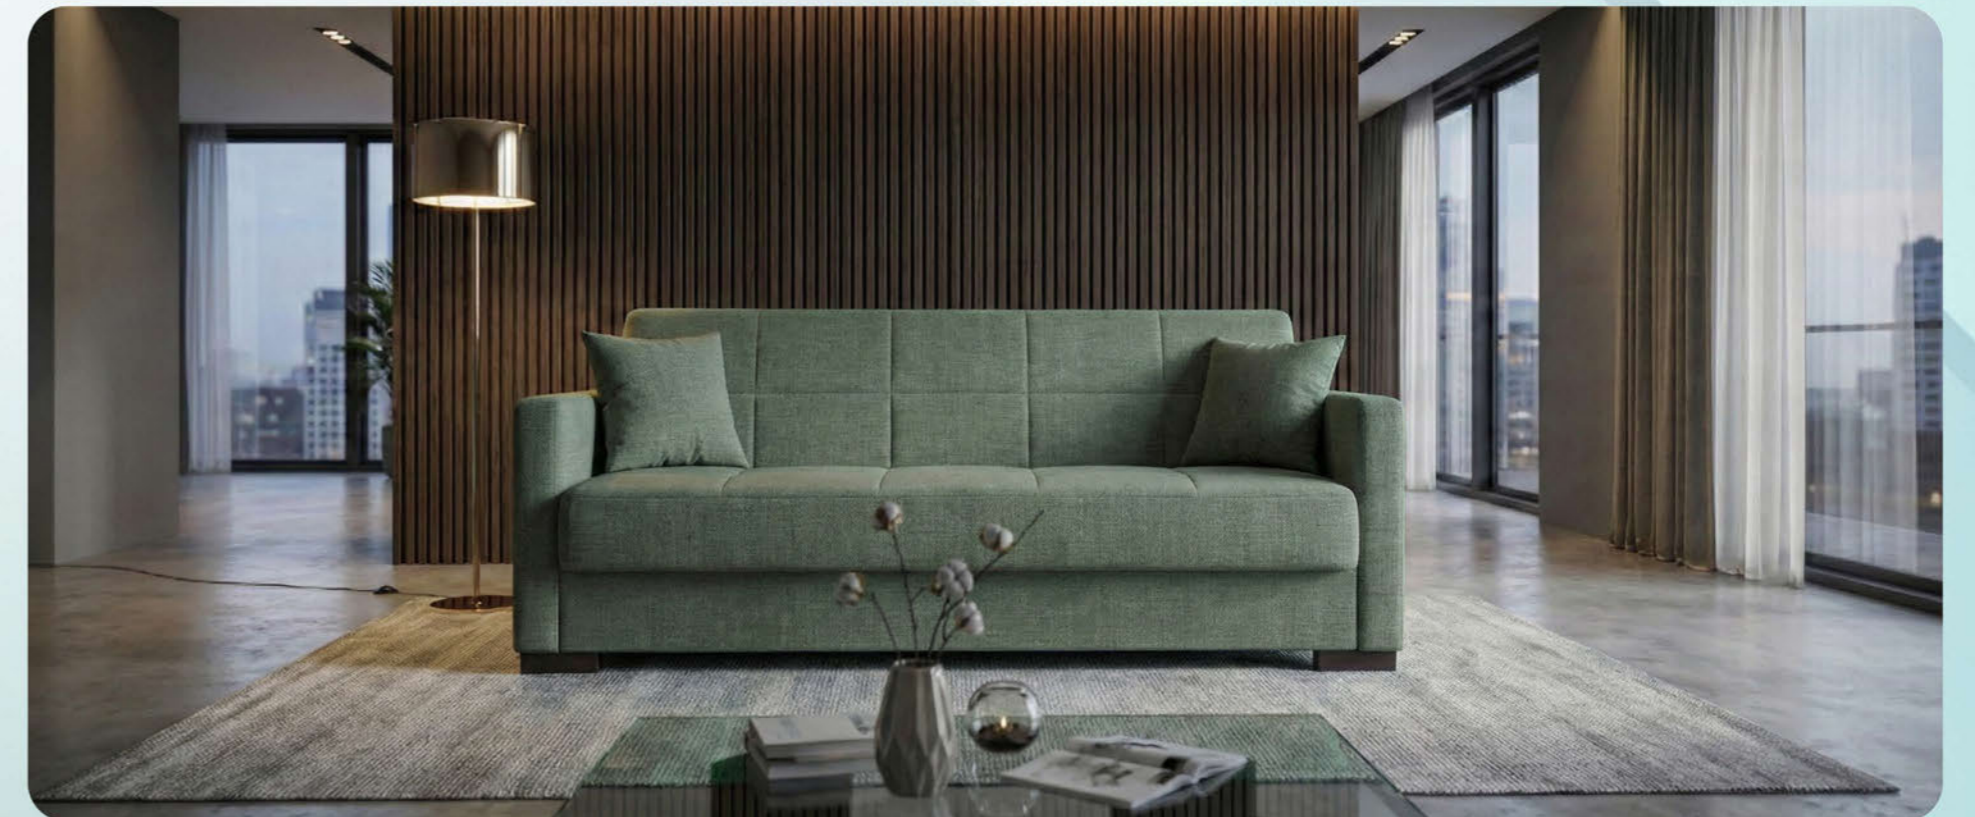

BED DIMENSION	Height	90 cm	238 cm
		110 x 210 cm	

B

SECTION

SOFABEDS

These convertibles will
boost your energy!
Stylish sofas with elegant
designs!

FABRIC CODE

GB 165

3 Seater Sofa