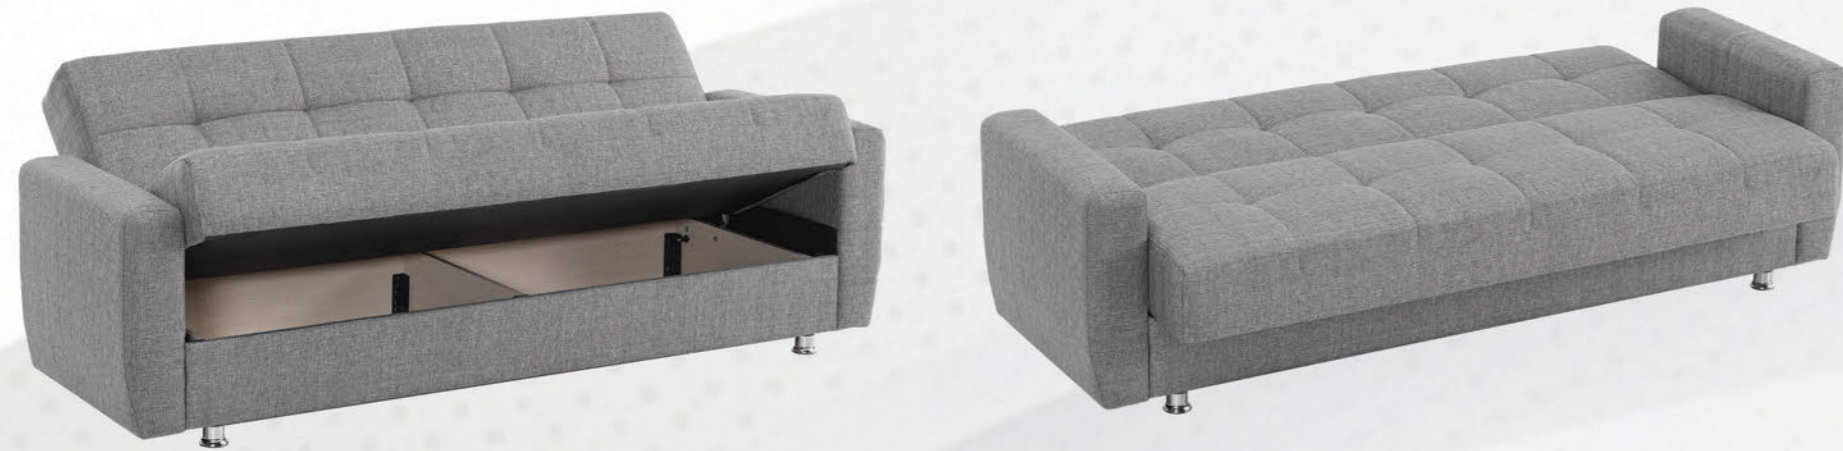

3 Seater Sofa

221 cm	40 HC	82
77 cm	TRUCK	100
88 cm	CBM	0,85
BED DIMENSION | 103 x 190 cm		

2 Seater Sofa

221 cm	40 HC	82
77 cm	TRUCK	100
88 cm	CBM	0,85
BED DIMENSION | 103 x 190 cm		

Single Sofa

221 cm	40 HC	82
77 cm	TRUCK	100
88 cm	CBM	0,85
BED DIMENSION | 103 x 190 cm