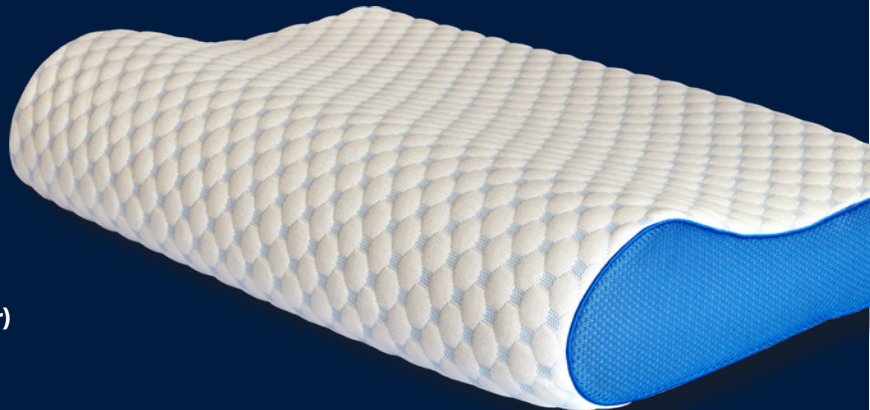

COVER

Zippered
removable
cover.

WEIGHT(gr)

1000 gr

The neck-support visco pillow cores are specially designed memory foam products, offering anatomical comfort, superior support, and healthier sleep.

Outer cover washable,
core not washable.

The neck-support visco pillow cores are specially designed memory foam products, offering anatomical comfort, superior support, and healthier sleep.

SIZE (cm)

Width : 40 cm
Length : 60 cm

FABRIC

280 gr/m²
(30% Viscose,
70% PES)

FILLING

Supreme
Visco
Core

COVER

Zippered
removable
cover.

WEIGHT(gr)

1000 gr

VISCO COOLER

Visco Cooler Plump

CODE: VCC001

Cooler Fabric

**“Cool for Summer,
Cozy for Winter.”**

Designed for those who dream of staying cool all night long, the Cooler Fabric technology combines with the functional elegance of Visco pillows. Crafted with special weaving techniques, this fabric delivers an instant cooling sensation upon contact with the skin, while the viscoelastic core ensures uncompromised support for the head and neck.