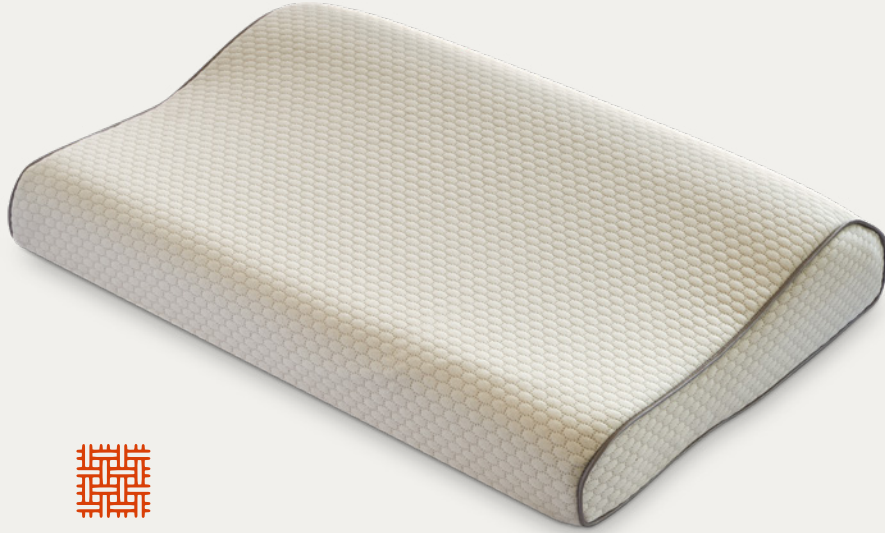

280 gr/m²
(100% PES)

FILLING

Supreme
Visco
Core

COVER

Zippered
removable
cover.

WEIGHT(gr)

1000 gr

Outer cover washable,
core not washable.

Supreme
Visco
Core

COVER

Zippered
removable
cover.

WEIGHT(gr)

1000 gr

Memory Foam

Outer cover washable,
core not washable.

Visco Comfort

Neck Support

CODE: VCS003

SIZE (cm)

Width : 40 cm
Length : 60 cm

FABRIC

280 gr/m²
(100% PES)

FILLING

Supreme
Visco
Core

COVER

Zippered
removable
cover.

WEIGHT(gr)

1000 gr

The neck-support visco pillow cores are specially designed memory foam products, offering anatomical comfort, superior support, and healthier sleep.

Outer cover washable,
core not washable.