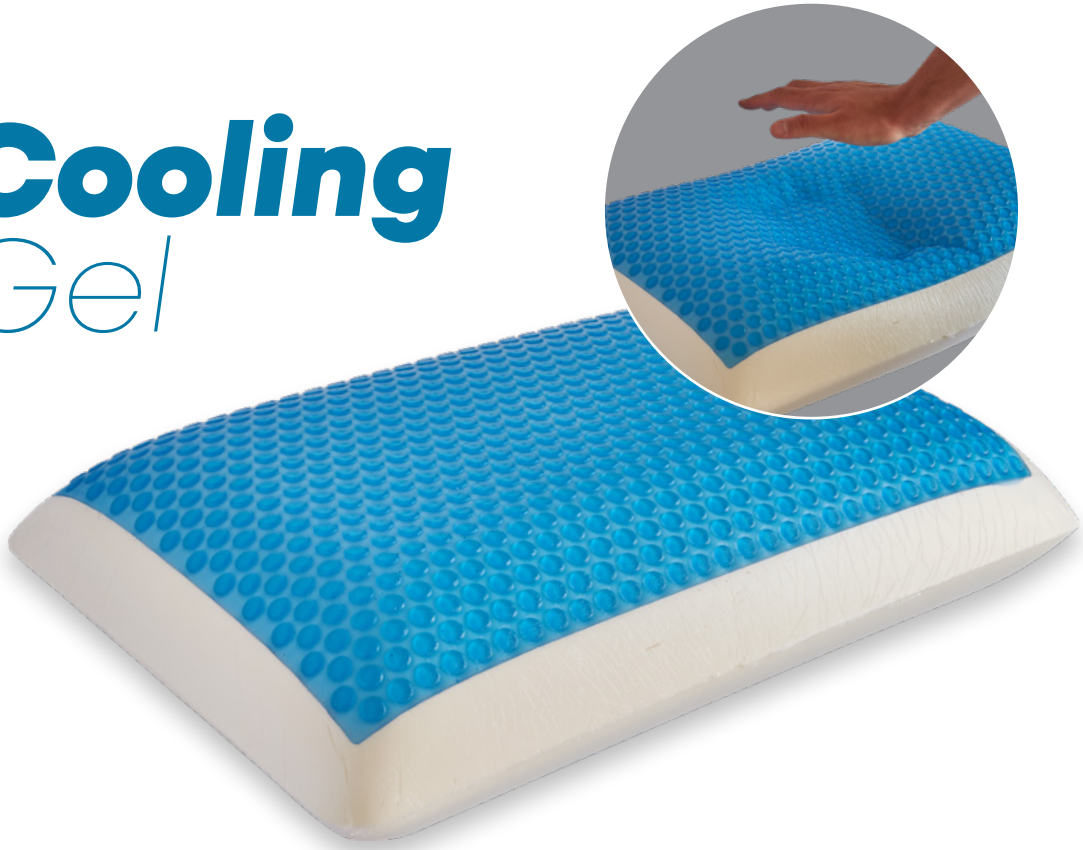

Cool in summer, cozy in winter.

Restorative Sleep:

Relieves pain, reduces tension, supports healthy posture.

Visco Memory Foam Core

Outer cover washable,
core not washable.

Visco Gel Plump Pillow

CODE: VCJ001

**“Luxury, support, and
freshness in one pillow.”**

SIZE (cm)

Width : 40 cm
Length : 60 cm

FABRIC

100% PES

WEIGHT(gr)

1000 gr

FILLING

Supreme
Visco
Core

COVER

Zippered
removable
cover.

Cooling Gel

The embedded cooling gel beads help regulate temperature by absorbing and dispersing heat, keeping your pillow fresh and comfortable all night. Enjoy a cool, refreshing sleep even during warm nights, without compromising the plush support of the visco memory foam.

Breathable Fabric

The soft, breathable cover allows air circulation, reducing heat and moisture buildup for a fresher sleep experience.

Outer cover washable,
core not washable.

FILLED PILLOWS

C O L L E C T I O N